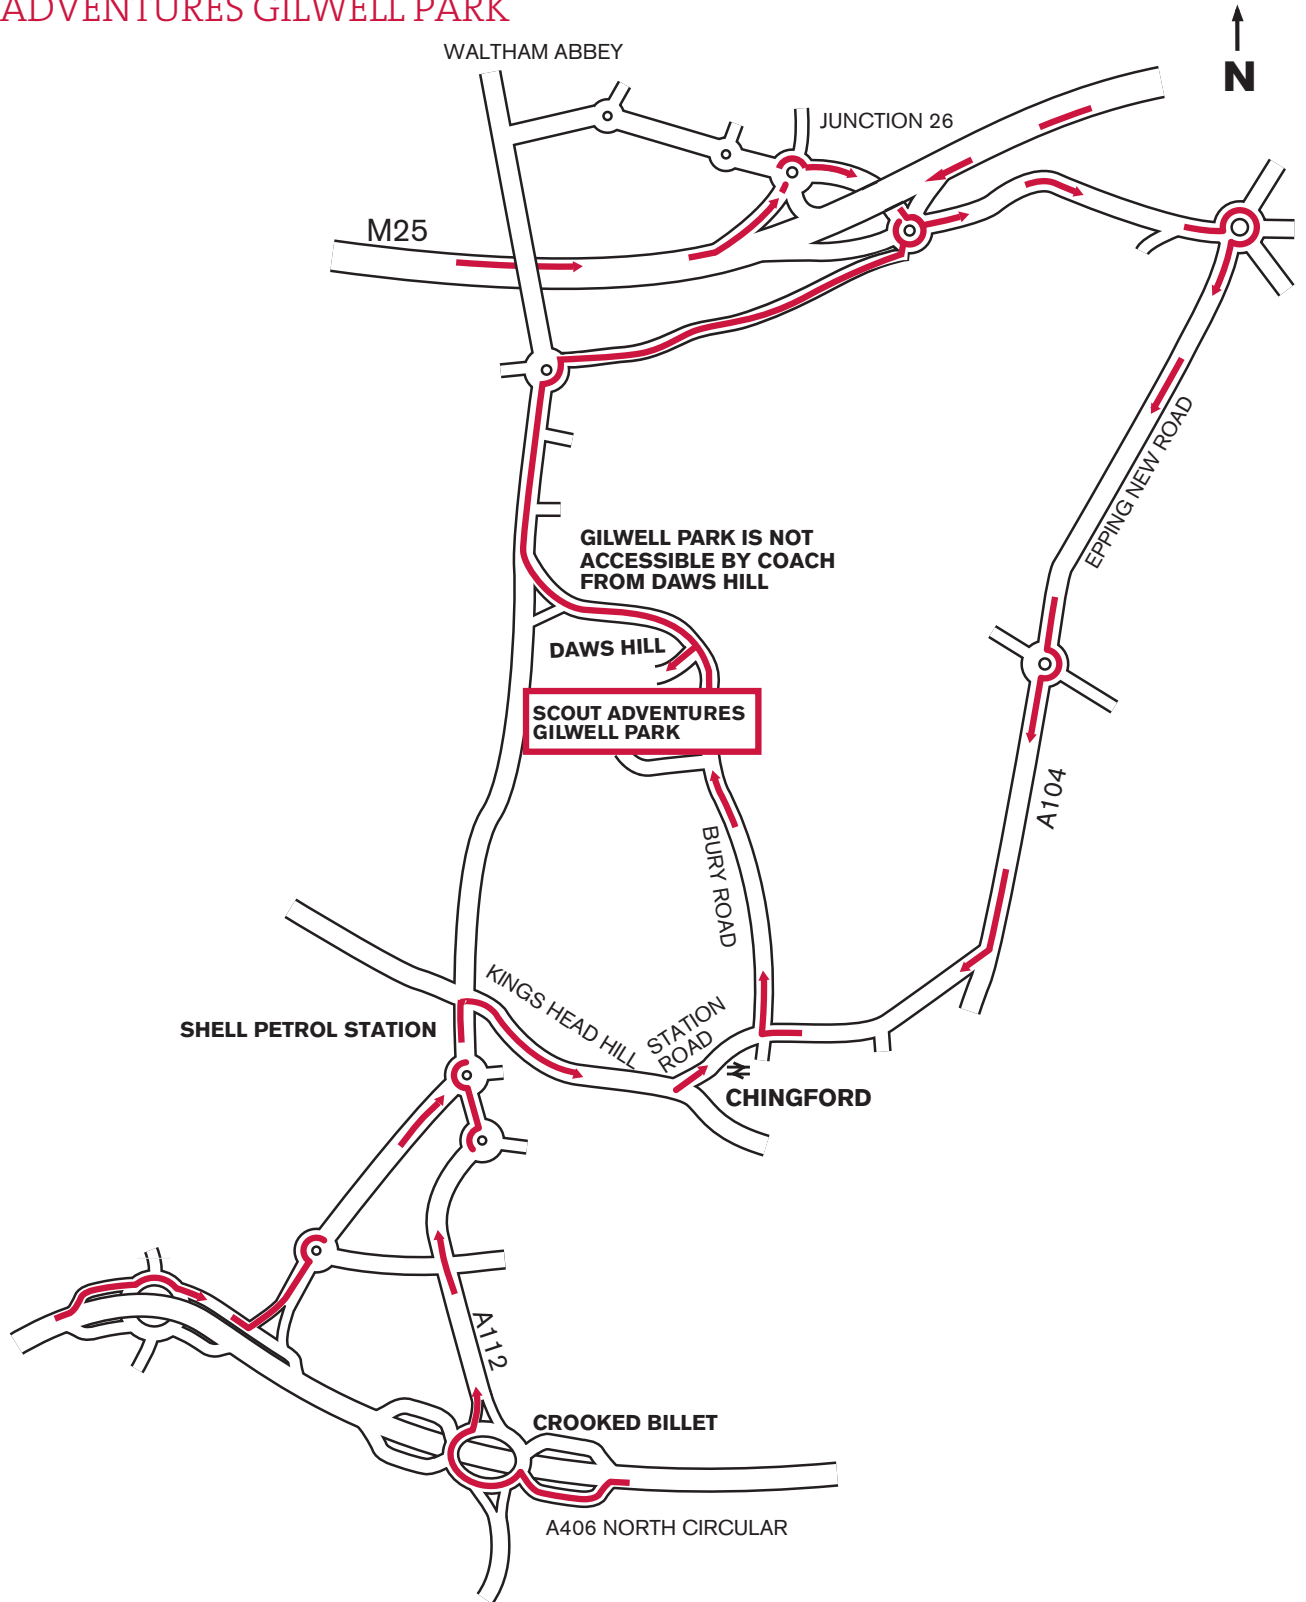

DIRECTIONS TO SCOUT ADVENTURES GILWELL PARK

From Junction 26 of the M25 – Eastbound

1. At first roundabout, take 3rd exit for the A121
2. At second roundabout, take 2nd exit onto A121 (Westbound M25 from here)
2. At third roundabout take first exit onto A112 / Seward stone Road
3. Turn left onto Daws Hill
4. Road name changes to Bury Road
5. Turn right onto Gilwell Lane

Please note: Not all directions are suitable for coaches.
Please contact the centre for advice.

SCOUT
ADVENTURES

GILWELL PARK

BURY ROAD
CHINGFORD
LONDON
E4 7QW

TEL: 0208 498 5444